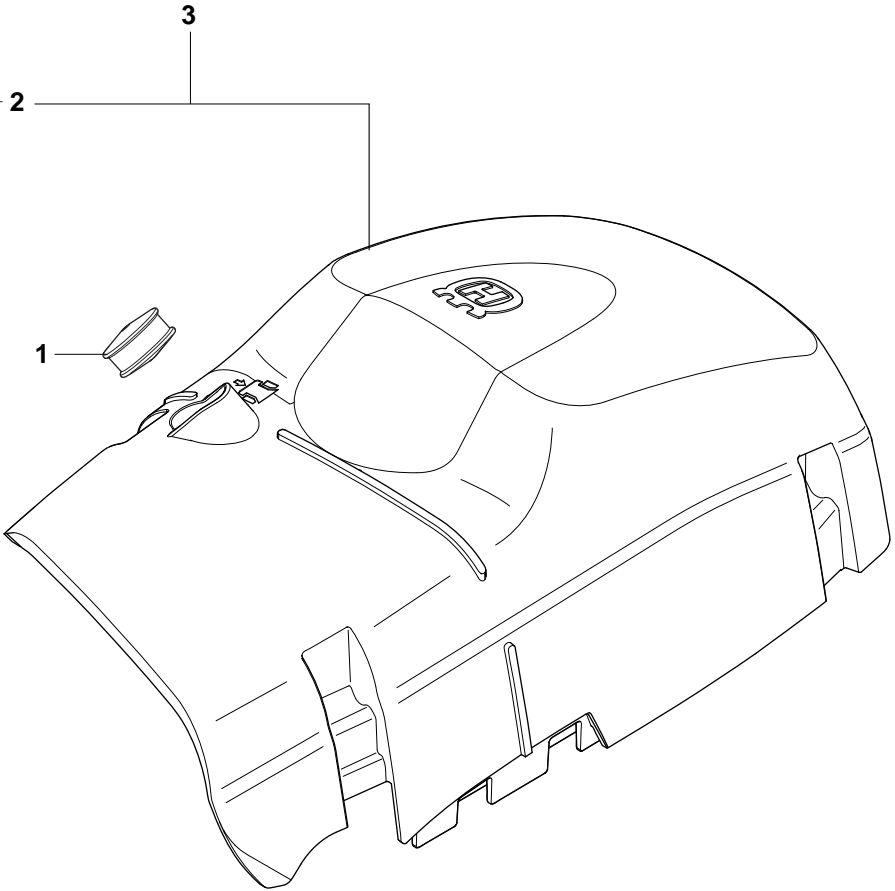

E 570 AutoTune
CYLINDER COVER

Page E   570 AutoTune   Cylinder Cover

Position	Article	Quantity	Notes	Kit
1	537 20 71-01	1		
2	503 98 74-01	1		3
3	537 21 25-03	1		
4	537 21 05-01	1