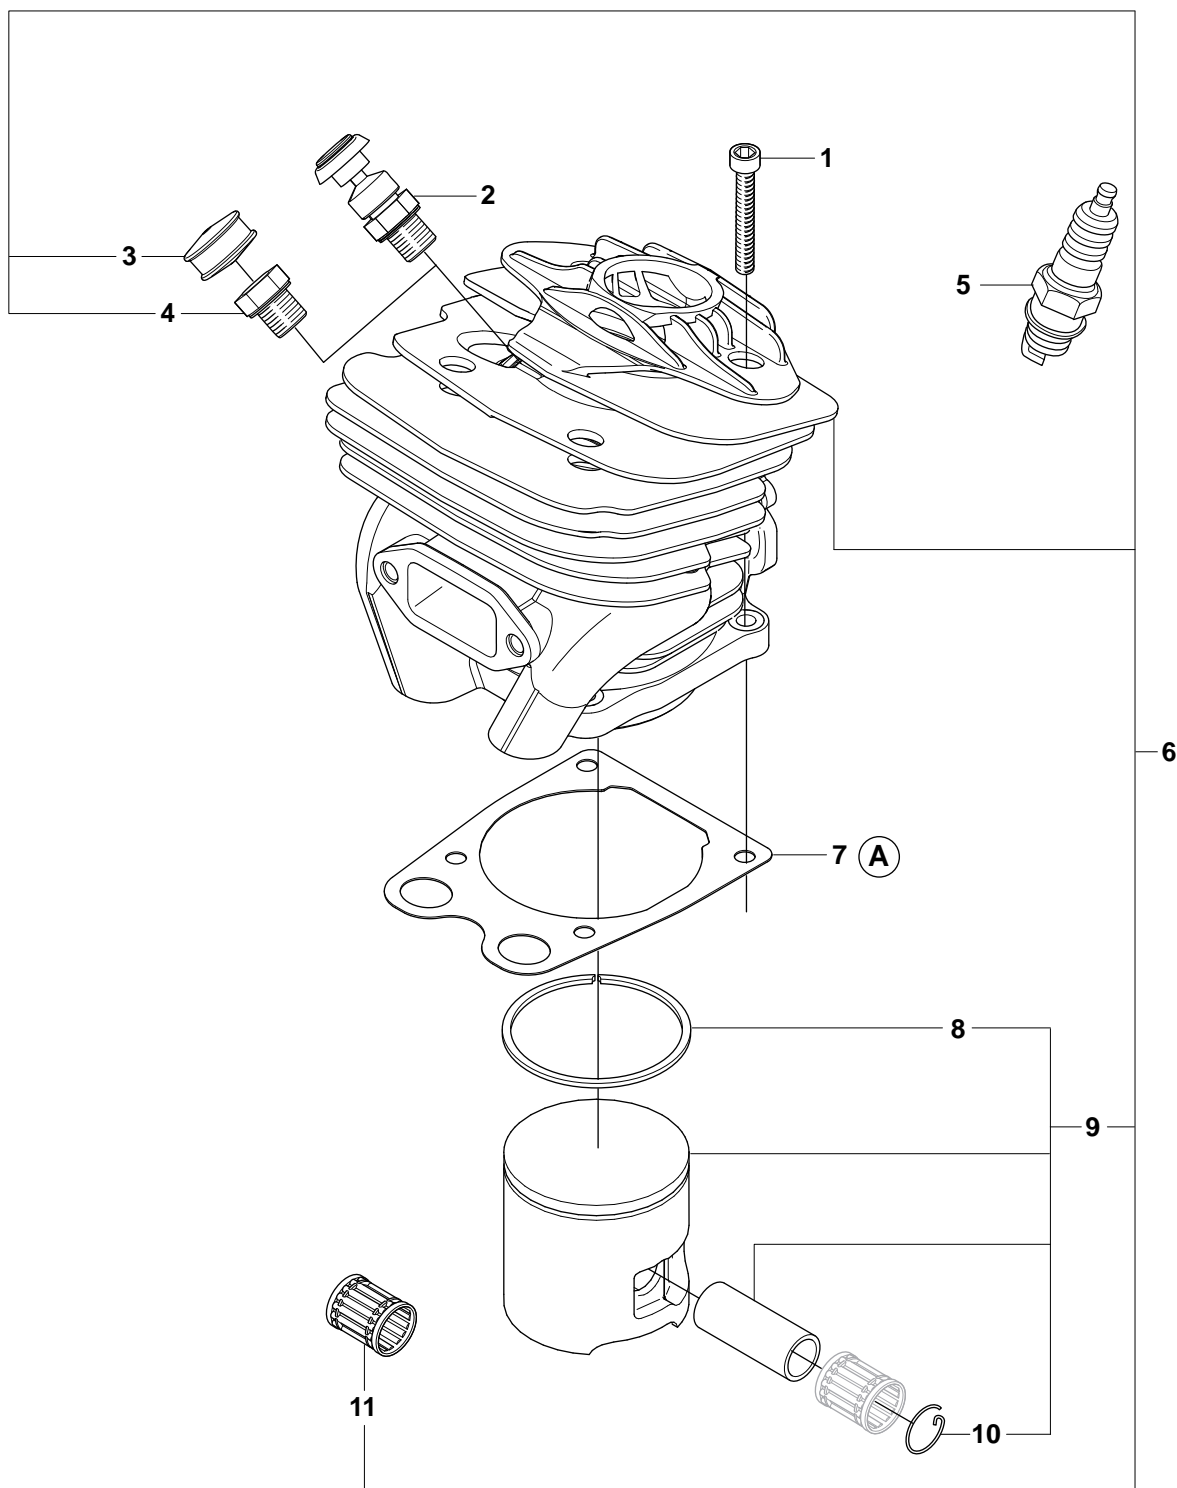

H 570 AutoTune
CYLINDER PISTON

26

(A) 537 21 26-01
Set of gaskets

Page H 570 AutoTune CYLINDER PISTON				
Position	Article	Quantity	Notes	Kit
1	725 53 33-55	4		
2	537 29 44-01	1		
3	537 20 71-01	1		6
4	503 55 22-01	1		6
5	503 23 51-08	1		
6	525 83 94-02	1		
7	537 20 80-01	1		26
8	503 28 90-46	1		6, 9
9	537 25 47-02	1		6
10	737 43 12-00	2		6, 9
11	503 25 56-01	1		6
26	537 21 26-01		set of gaskets